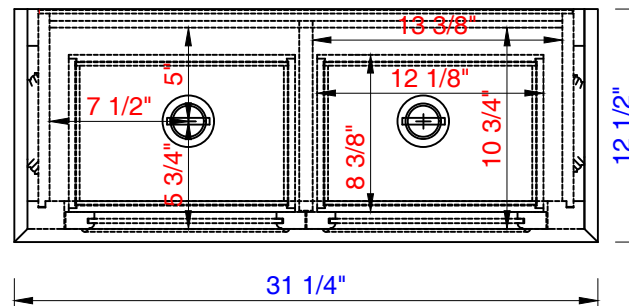

31 1/4"

Item Number:
825-H30-BW

JAMES MARTIN

VANITIES™

De Soto 31 1/4" Tower Hutch
Diagrams with Dimensions
page 02 of 03