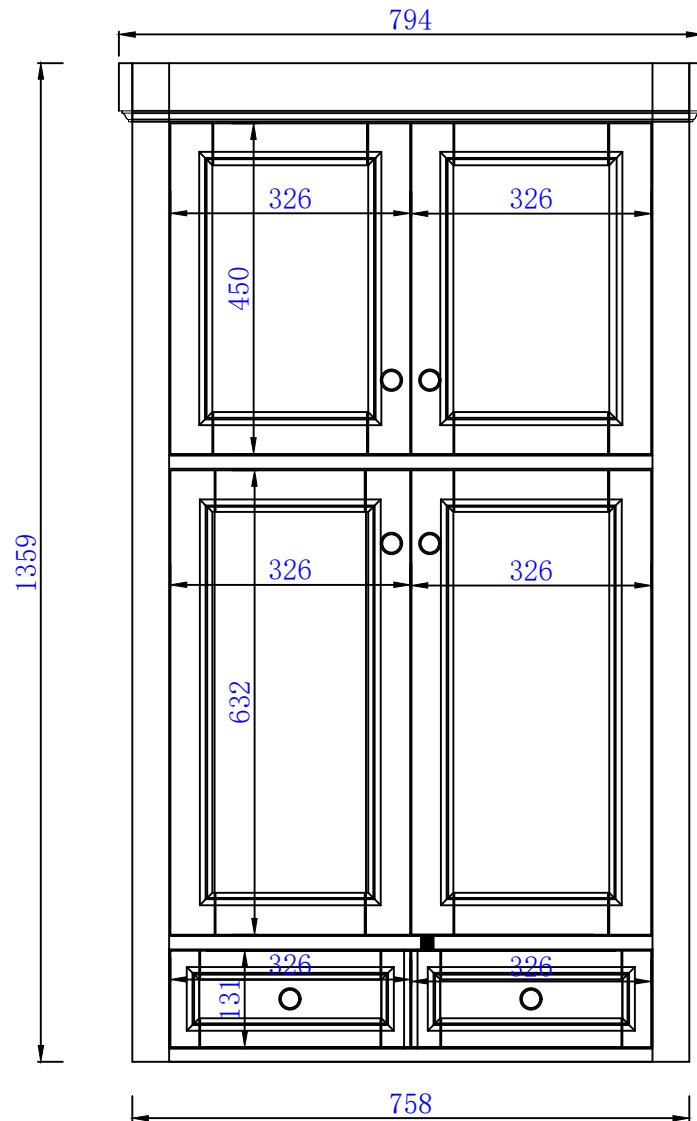

794mm

Item Number:
825-H30-BW

JAMES MARTIN

VANITIES™

De Soto 794mm Tower Hutch
Diagrams with Dimensions
page 01 of 03

Version:202106