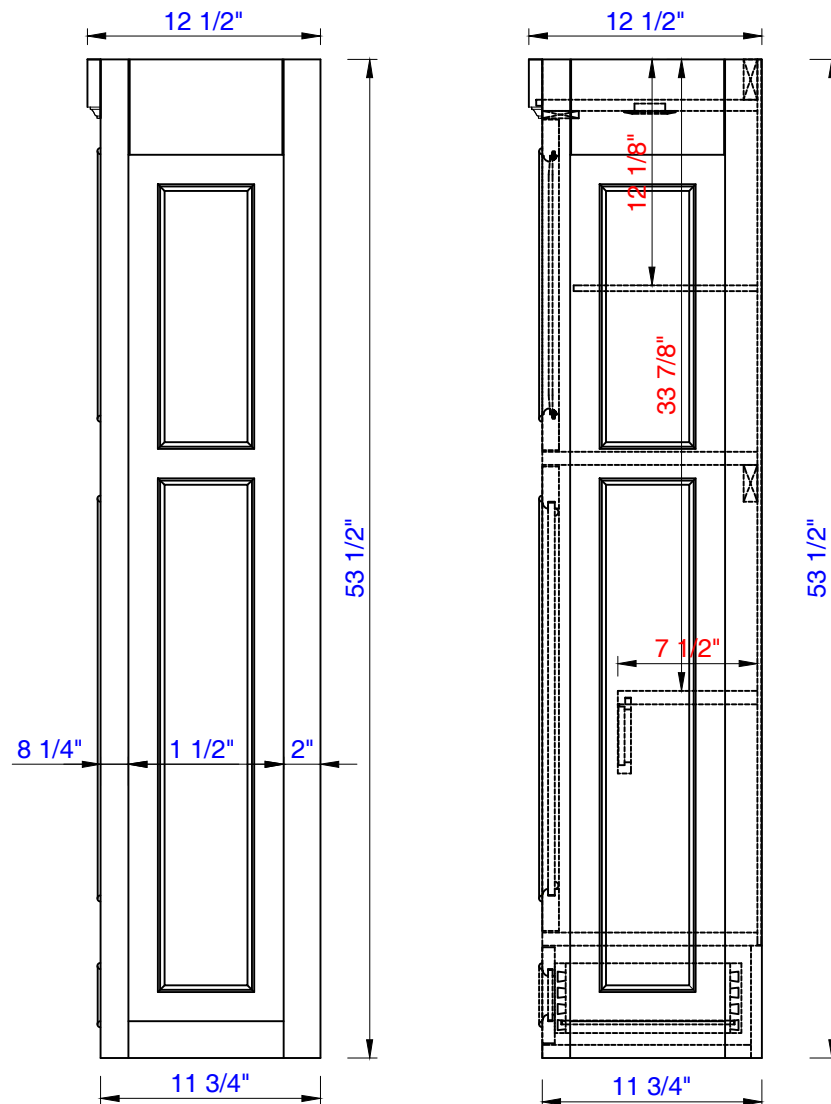

31 1/4"

Item Number:
825-H30-BW

JAMES MARTIN

VANITIES™

De Soto 31 1/4" Tower Hutch
Diagrams with Dimensions
page 03 of 03