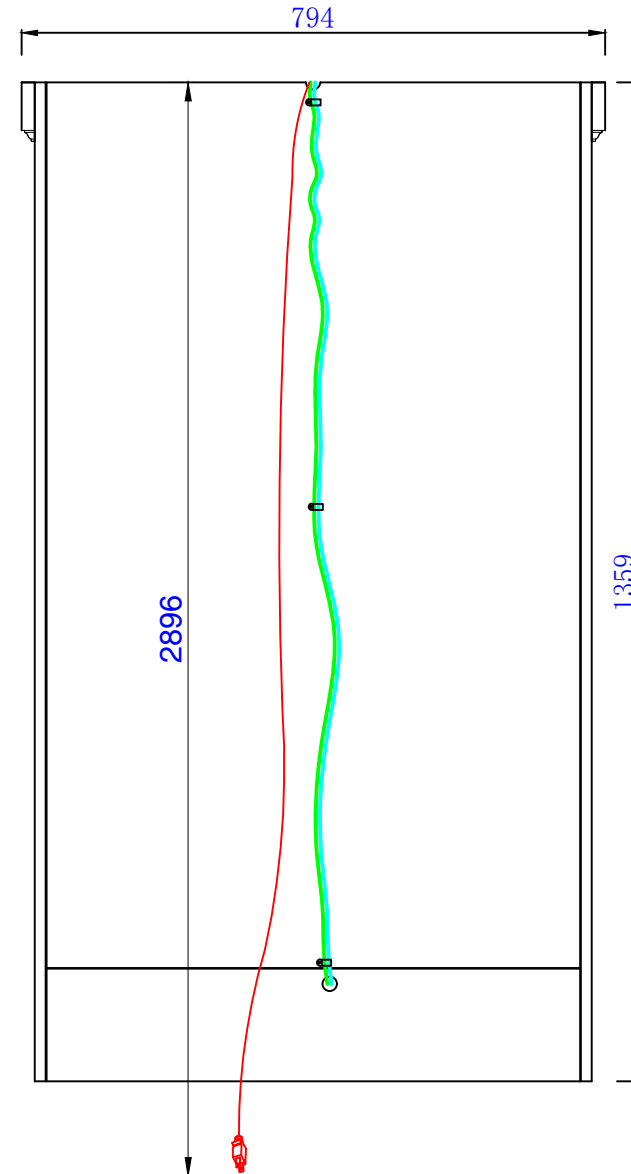

794mm

Item Number:
825-H30-BW

JAMES MARTIN

VANITIES™

De Soto 794mm Tower Hutch
Diagrams with Dimensions
page 01 of 03

Version:202106