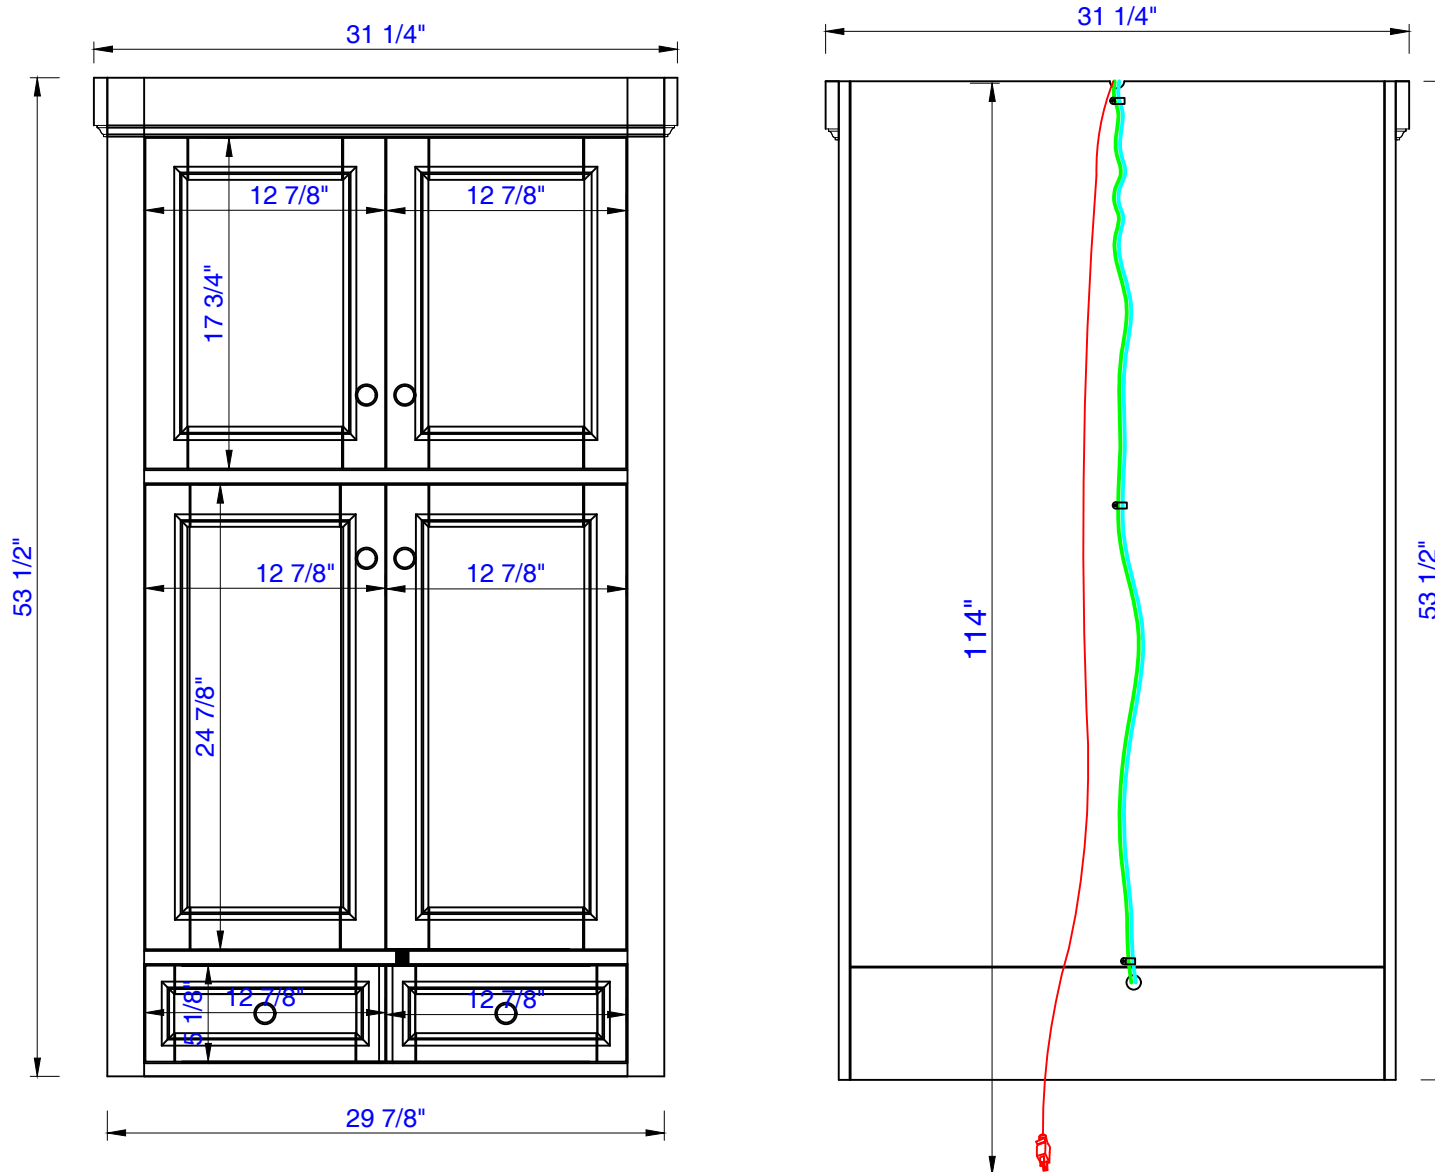

31 1/4"

Item Number:
825-H30-BW

JAMES MARTIN

VANITIES™

De Soto 31 1/4" Tower Hutch
Diagrams with Dimensions
page 01 of 03

Version:202106