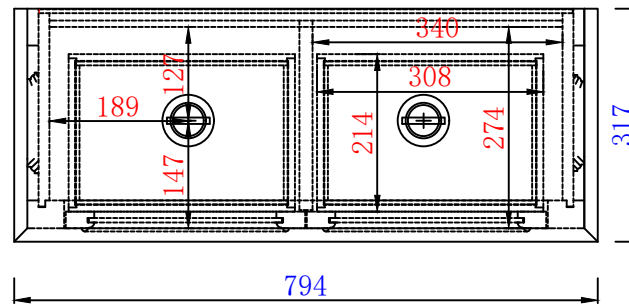

794mm

Item Number:
825-H30-BW

JAMES MARTIN

VANITIES™

De Soto 794mm Tower Hutch
Diagrams with Dimensions
page 02 of 03